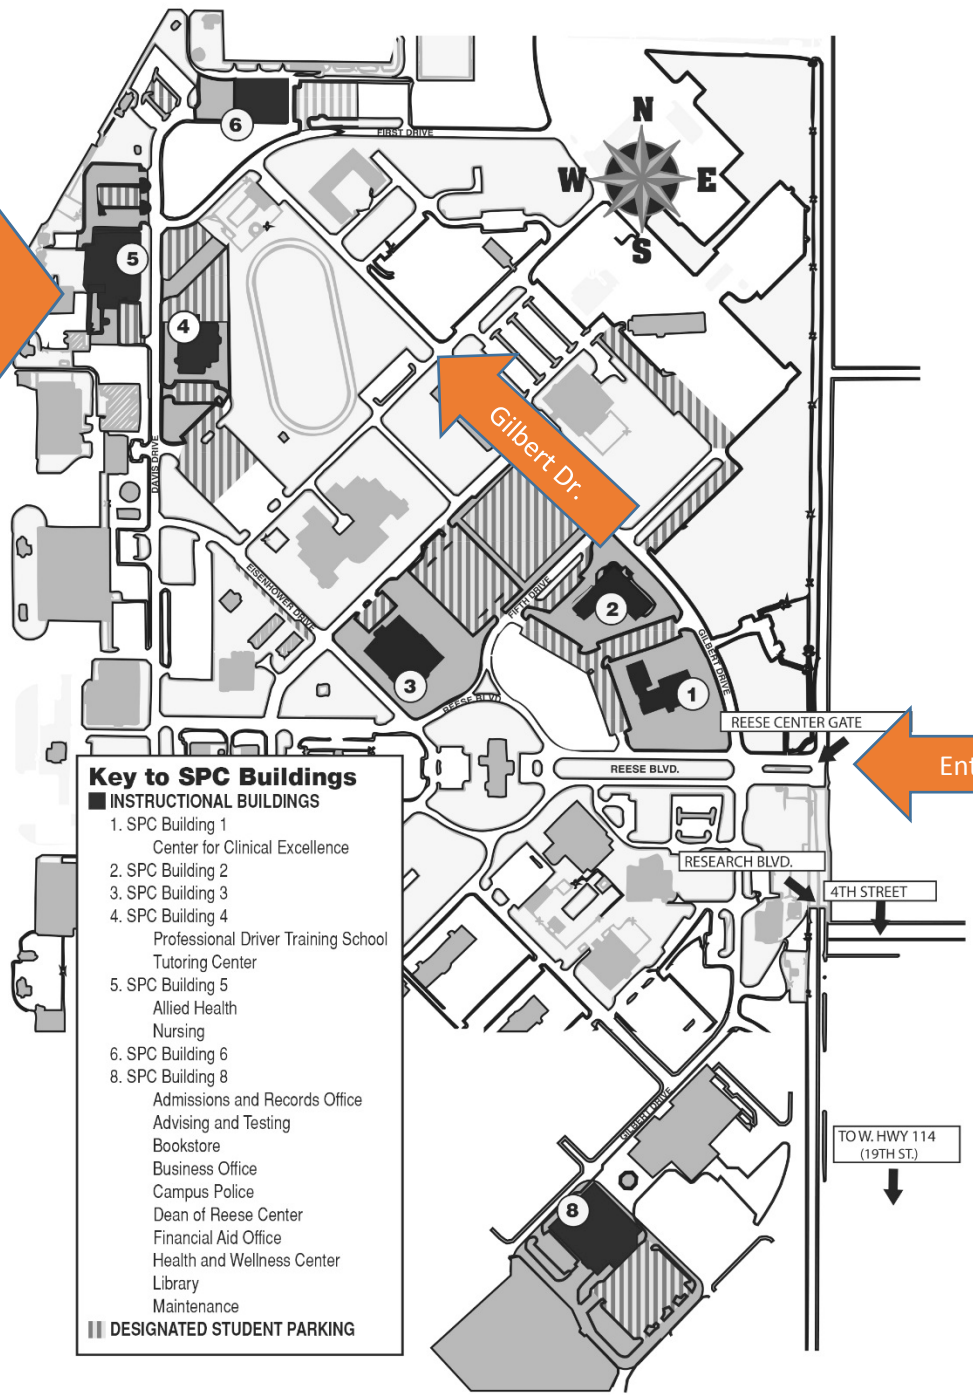

# REESE CAMPUS MAP

SOUTH PLAINS COLLEGE  
 PREPARE YOURSELF

Building 5  
 Edwards-office  
 519  
 Walkup-office  
 5120

- Key to SPC Buildings**
- INSTRUCTIONAL BUILDINGS
  - 1. SPC Building 1  
Center for Clinical Excellence
  - 2. SPC Building 2
  - 3. SPC Building 3
  - 4. SPC Building 4  
Professional Driver Training School  
Tutoring Center
  - 5. SPC Building 5  
Allied Health  
Nursing
  - 6. SPC Building 6
  - 8. SPC Building 8  
Admissions and Records Office  
Advising and Testing  
Bookstore  
Business Office  
Campus Police  
Dean of Reese Center  
Financial Aid Office  
Health and Wellness Center  
Library  
Maintenance
  - ▨ DESIGNATED STUDENT PARKING